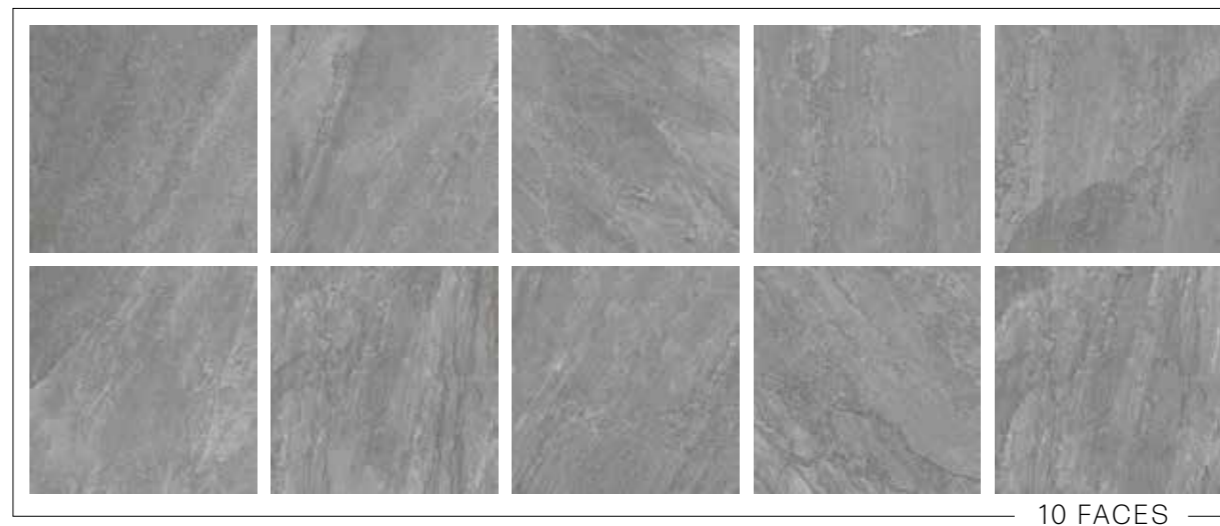

PORTO CINZO

R-Value	R11	Box Ft²	7.75 ft²
V-Rating	V3	Box Weight	31.20 kg
PEI	III	Pallet Ft²	248.00 ft²
Application	Floor, Patio	Pallet Weight	1,050.00 kg
Non-Slip	Yes	Total Box	32
Wet Floor	Yes		
Surface	Matte		

10 FACES