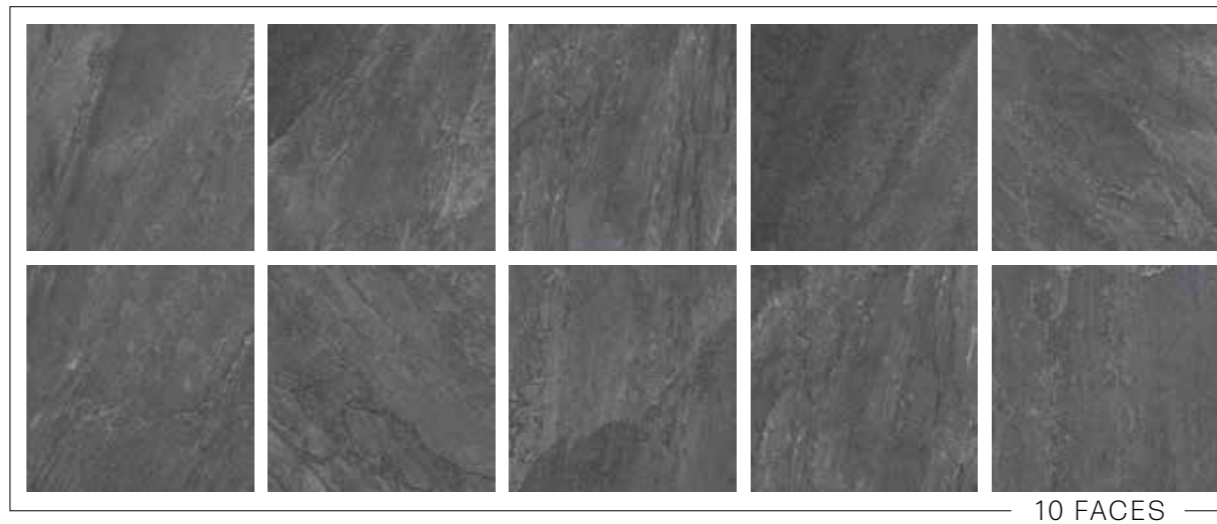

60x60 | Rectified | 20mm

PORTO PRETO

R-Value	R11	Box Ft²	7.75 ft²
V-Rating	V3	Box Weight	31.20 kg
PEI	III	Pallet Ft²	248.00 ft²
Application	Floor, Patio	Pallet Weight	1,050.00 kg
Non-Slip	Yes	Total Box	32
Wet Floor	Yes		
Surface	Matte