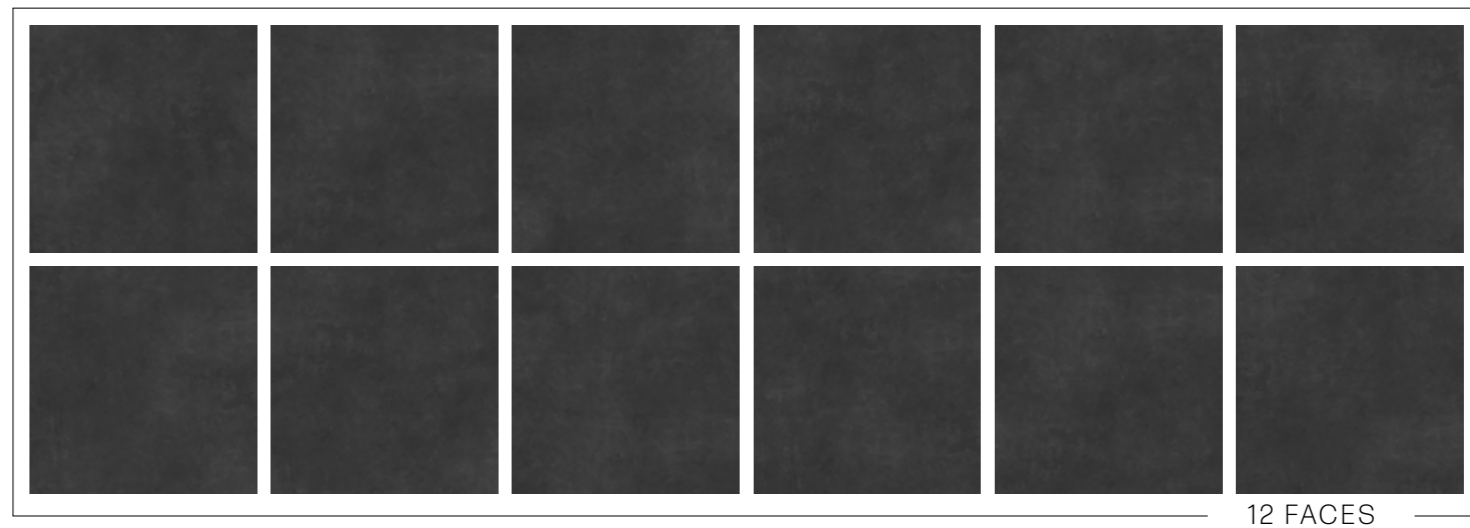

60x60 | Rectified | 20mm

LOCKE BLACK

R-Value	R11	Box Ft²	7.75 ft²
V-Rating	V2	Box Weight	31.20 kg
PEI	III	Pallet Ft²	248.00 ft²
Application	Floor, Patio	Pallet Weight	1,050.00 kg
Non-Slip	Yes	Total Box	32
Wet Floor	Yes		
Surface	Matte