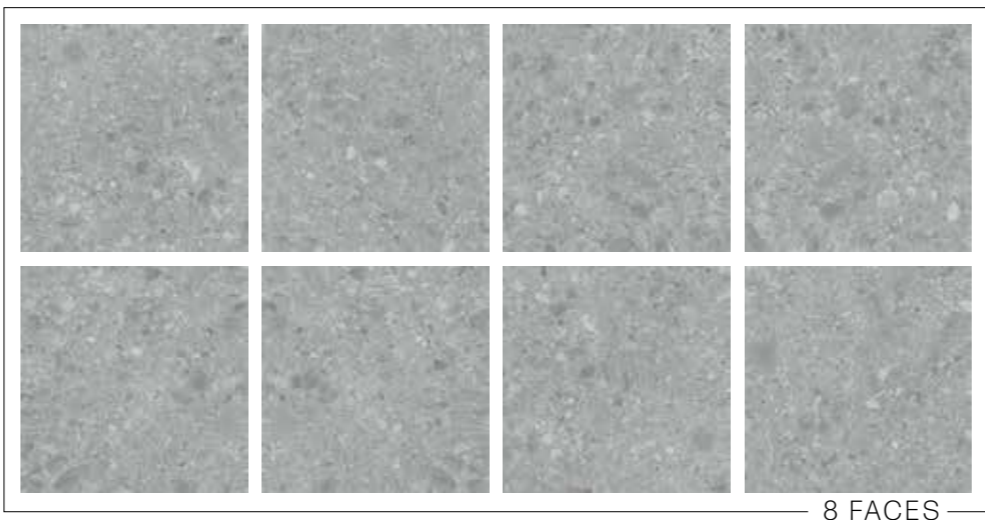

ALANZO GREY

R-Value	R11	Box Ft²	7.75 ft²
V-Rating	V2	Box Weight	31.20 kg
PEI	IV	Pallet Ft²	248.00 ft²
Application	Floor, Patio	Pallet Weight	1,050.00 kg
Non-Slip	Yes	Total Box	32
Wet Floor	Yes		
Surface	Matte