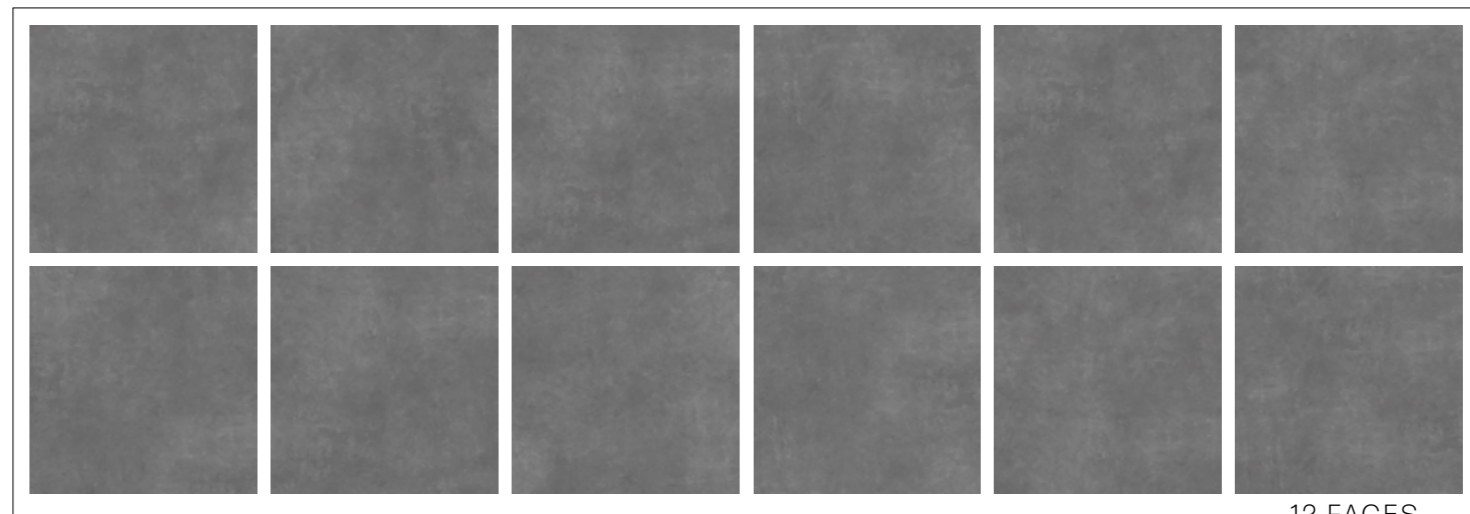

12 FACES

60x60 | Rectified | 20mm

LOCKE ANTHRACITE

R-Value	R11	Box Ft ²	7.75 ft ²
V-Rating	V2	Box Weight	31.20 kg
PEI	III	Pallet Ft ²	248.00 ft ²
Application	Floor, Patio	Pallet Weight	1,050.00 kg
Non-Slip	Yes	Total Box	32
Wet Floor	Yes		
Surface	Matte		