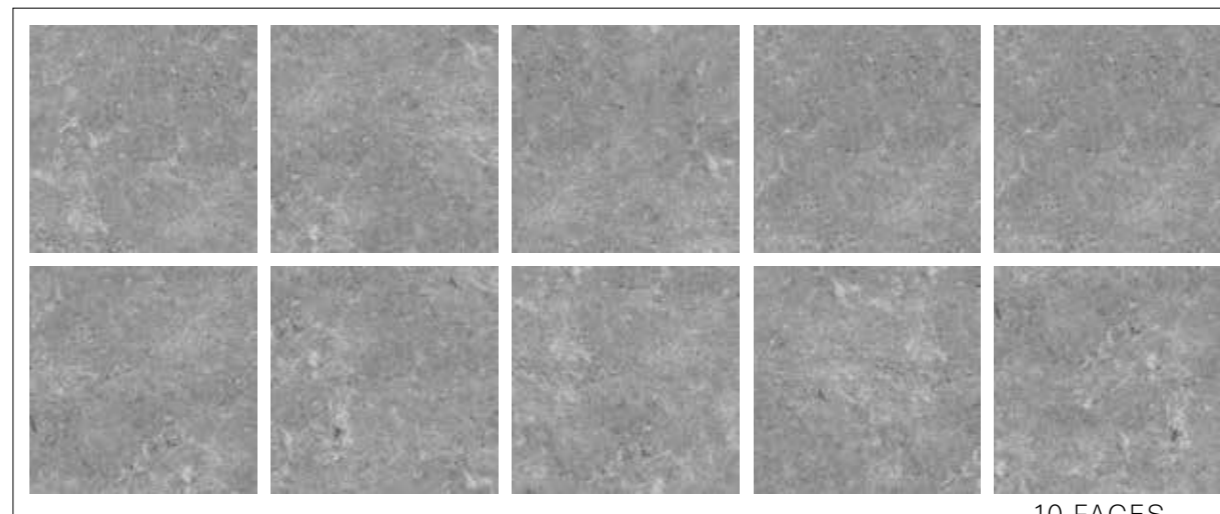

CARDINO DARK

R-Value	R11	Box Ft²	7.75 ft²
V-Rating	V3	Box Weight	31.20 kg
PEI	III	Pallet Ft²	248.00 ft²
Application	Floor, Patio	Pallet Weight	1,050.00 kg
Non-Slip	Yes	Total Box	32
Wet Floor	Yes		
Surface	Matte